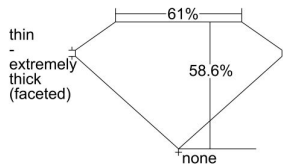

GIA®

FACSIMILE

GIA REPORT 5423404996

Verify this report at GIA.edu

GIA NATURAL DIAMOND DOSSIER®

March 07, 2022
GIA Report Number 5423404996
Shape and Cutting Style ..... Heart Brilliant
Measurements ..... 5.21 x 6.19 x 3.63 mm

GRADING RESULTS

Carat Weight ..... 0.72 carat
Color Grade ..... E
Clarity Grade S11

ADDITIONAL GRADING INFORMATION

Polish ..... Excellent
Symmetry ..... Very Good
Fluorescence ..... None
Clarity Characteristics ..... Twinning Wisp
Inscription(s): GIA 5423404996

PROPORTIONS

Profile not to actual proportions

GRADING SCALES

GIA COLOR SCALE		GIA CLARITY SCALE			
COLORLESS	D	VERY VERY SLIGHTLY INCLUDED	FLAWLESS		
	E		INTERNALLY FLAWLESS		
	F	VERY SLIGHTLY INCLUDED	VVS₁		
	G		VVS₂		
	H		VS₁		
	NEAR COLORLESS	I	SLIGHTLY INCLUDED	VS₂	
		J		S1₁	
		FAINT	K	INCLUDED	S1₂
			L		I₁
			M		I₂
VERT LIGHT	N	LIGHT	I₃		
	O				
	P				
	Q				
	R