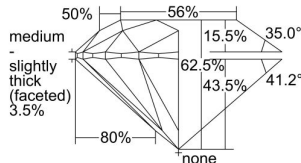

GIA®

FACSIMILE

GIA REPORT 5423462273

Verify this report at GIA.edu

GIA NATURAL DIAMOND DOSSIER®

February 24, 2022
GIA Report Number 5423462273
Shape and Cutting Style ..... Round Brilliant
Measurements ..... 4.87 - 4.91 x 3.06 mm

GRADING RESULTS

Carat Weight ..... 0.45 carat
Color Grade ..... H
Clarity Grade VVS2
Cut Grade ..... Excellent

ADDITIONAL GRADING INFORMATION

Polish ..... Excellent
Symmetry ..... Excellent
Fluorescence ..... Faint
Clarity Characteristics ..... Cloud, Needle, Pinpoint
Inscription(s): GIA 5423462273

PROPORTIONS

Profile to actual proportions

GRADING SCALES

GIA COLOR SCALE	GIA CLARITY SCALE	GIA CUT SCALE	
D	FLAWLESS	EXCELLENT	
E	INTERNALLY FLAWLESS		
F		VVS₁	VERY GOOD
G	VVS₂		
H	VS₁	GOOD	
I	VS₂		
J	SI₁	FAIR	
K	SI₂		
L	I₁	POOR	
M	I₂		
N	I₃		
O			
P			
Q			
R			
S			
T			
U			
V			
W			
X			
Y			
Z