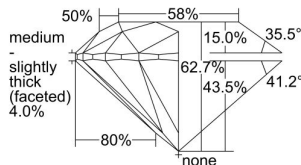

GIA®

FACSIMILE

GIA REPORT 5423838604

Verify this report at GIA.edu

GIA NATURAL DIAMOND DOSSIER®

April 01, 2022
GIA Report Number 5423838604
Shape and Cutting Style ..... Round Brilliant
Measurements ..... 5.27 - 5.31 x 3.32 mm

GRADING RESULTS

Carat Weight ..... 0.57 carat
Color Grade ..... H
Clarity Grade VVS2
Cut Grade ..... Excellent

ADDITIONAL GRADING INFORMATION

Polish ..... Excellent
Symmetry ..... Excellent
Fluorescence ..... None
Clarity Characteristics..... Pinpoint, Cloud, Needle
Inscription(s): GIA 5423838604

PROPORTIONS

Profile to actual proportions