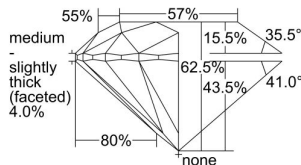

GIA®

FACSIMILE

GIA REPORT 5423996450

Verify this report at GIA.edu

GIA NATURAL DIAMOND DOSSIER®

April 09, 2022
GIA Report Number **5423996450**
Shape and Cutting Style ..... **Round Brilliant**
Measurements ..... **3.97 - 3.99 x 2.49 mm**

GRADING RESULTS

Carat Weight ..... **0.24 carat**
Color Grade ..... **H**
Clarity Grade **VS2**
Cut Grade ..... **Excellent**

ADDITIONAL GRADING INFORMATION

Polish ..... **Excellent**
Symmetry ..... **Excellent**
Fluorescence ..... **Faint**
Clarity Characteristics..... **Cloud, Crystal**
Inscription(s): **GIA 5423996450**

PROPORTIONS

Profile to actual proportions

GRADING SCALES

GIA COLOR SCALE	GIA CLARITY SCALE	GIA CUT SCALE	
D	FLAWLESS	EXCELLENT	
E	INTERNALLY FLAWLESS		
F		VVS₁	VERY GOOD
G	VVS₂		
H	VS₁	GOOD	
I	VS₂		
J	SI₁	FAIR	
K	SI₂		
L	I₁	POOR	
M			
N			
O	I₂		
P			
Q	I₃		
R			
S			
T			
U			
V			
W			
X			
Y			
Z