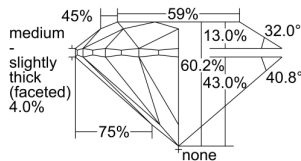

GIA®

FACSIMILE

GIA REPORT 5426358422

Verify this report at GIA.edu

GIA NATURAL DIAMOND DOSSIER®

February 15, 2022
GIA Report Number **5426358422**
Shape and Cutting Style ..... **Round Brilliant**
Measurements ..... **5.99 - 6.02 x 3.62 mm**

GRADING RESULTS

Carat Weight ..... **0.80 carat**
Color Grade ..... **H**
Clarity Grade **S11**
Cut Grade ..... **Excellent**

ADDITIONAL GRADING INFORMATION

Polish ..... **Excellent**
Symmetry ..... **Excellent**
Fluorescence ..... **Strong Blue**
Clarity Characteristics ..... **Crystal, Cloud**
Inscription(s): **GIA 5426358422**

PROPORTIONS

Profile to actual proportions

GRADING SCALES

GIA COLOR SCALE	GIA CLARITY SCALE	GIA CUT SCALE	
D	FLAWLESS	EXCELLENT	
E	INTERNALLY FLAWLESS		
F		VVS₁	VERY GOOD
G	VVS₂		
H	VS₁	GOOD	
I	VS₂		
J	S1₁	FAIR	
K	S1₂		
L	I₁	POOR	
M	I₂		
N	I₃		
O			
P			
Q			
R			
S			
T			
U			
V			
W			
X			
Y			
Z