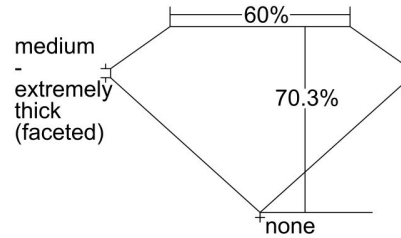

GIA NATURAL DIAMOND GRADING REPORT

March 01, 2022  
 GIA Report Number ..... 5426502642  
 Shape and Cutting Style ..... Oval Brilliant  
 Measurements ..... 8.25 x 5.58 x 3.92 mm

GRADING RESULTS

Carat Weight ..... 1.20 carat  
 Color Grade ..... J  
 Clarity Grade ..... SI2

PROPORTIONS

Profile not to actual proportions

CLARITY CHARACTERISTICS

KEY TO SYMBOLS\*

- Crystal
- ↘ Needle
- ↗ Feather
- ▲ Natural
- ↖ Twinning Wisp
- ◉ Cavity

\* Red symbols denote internal characteristics (inclusions). Green or black symbols denote external characteristics (blemishes). Diagram is an approximate representation of the diamond, and symbols shown indicate type, position, and approximate size of clarity characteristics. All clarity characteristics may not be shown. Details of finish are not shown.