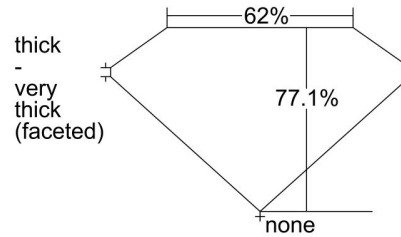

**GIA NATURAL DIAMOND GRADING REPORT**

March 12, 2022

GIA Report Number ..... 5426599392

Shape and Cutting Style ..... Cushion Modified Brilliant

Measurements ..... 5.38 x 5.33 x 4.11 mm

**GRADING RESULTS**

Carat Weight ..... 1.01 carat

Color Grade ..... K, Faint Brown

Clarity Grade ..... SI1

**ADDITIONAL GRADING INFORMATION**

Polish ..... Excellent

Symmetry ..... Good

Fluorescence ..... Medium Blue

Inscription(s): GIA 5426599392

**Comments:** Clouds, pinpoints and internal graining are not shown.

**PROPORTIONS**

Profile not to actual proportions

**CLARITY CHARACTERISTICS**

**KEY TO SYMBOLS\***

-  Feather
-  Crystal
-  Needle
-  Indented Natural
-  Natural

\* Red symbols denote internal characteristics (inclusions). Green or black symbols denote external characteristics (blemishes). Diagram is an approximate representation of the diamond, and symbols shown indicate type, position, and approximate size of clarity characteristics. All clarity characteristics may not be shown. Details of finish are not shown.