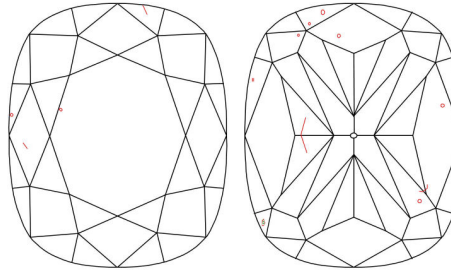

**GIA NATURAL DIAMOND GRADING REPORT**

March 12, 2022

GIA Report Number ..... 5426599392

Shape and Cutting Style ..... Cushion Modified Brilliant

Measurements ..... 5.38 x 5.33 x 4.11 mm

**GRADING RESULTS**

Carat Weight ..... 1.01 carat

Color Grade ..... K, Faint Brown

Clarity Grade ..... SI1

**ADDITIONAL GRADING INFORMATION**

Polish ..... Excellent

Symmetry ..... Good

Fluorescence ..... Medium Blue

Inscription(s): GIA 5426599392

**Comments:** Clouds, pinpoints and internal graining are not shown.

**PROPORTIONS**

Profile not to actual proportions

**CLARITY CHARACTERISTICS**

**KEY TO SYMBOLS\***

-  Feather
-  Crystal
-  Needle
-  Indented Natural
-  Natural

\* Red symbols denote internal characteristics (inclusions). Green or black symbols denote external characteristics (blemishes). Diagram is an approximate representation of the diamond, and symbols shown indicate type, position, and approximate size of clarity characteristics. All clarity characteristics may not be shown. Details of finish are not shown.