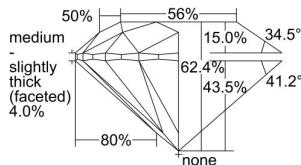

GIA®

FACSIMILE

GIA REPORT 5426709573

Verify this report at GIA.edu

GIA NATURAL DIAMOND DOSSIER®

March 16, 2022
GIA Report Number **5426709573**
Shape and Cutting Style ..... **Round Brilliant**
Measurements ..... **4.27 - 4.29 x 2.67 mm**

GRADING RESULTS

Carat Weight ..... **0.30 carat**
Color Grade ..... **K, Faint Brown**
Clarity Grade **VS2**
Cut Grade ..... **Excellent**

ADDITIONAL GRADING INFORMATION

Polish ..... **Excellent**
Symmetry ..... **Excellent**
Fluorescence ..... **None**
Clarity Characteristics ..... **Feather**
Inscription(s): **GIA 5426709573**

PROPORTIONS

Profile to actual proportions

GRADING SCALES

GIA COLOR SCALE	GIA CLARITY SCALE	GIA CUT SCALE	
D	FLAWLESS	EXCELLENT	
E	INTERNALLY FLAWLESS		
F		VVS₁	VERY GOOD
G	VVS₂		
H	VS₁	GOOD	
I	VS₂		
J	SI₁	FAIR	
K	SI₂		
L	I₁	POOR	
M	I₂		
N	I₃		
O			
P			
Q			
R			
S			
T			
U			
V			
W			
X			
Y			
Z