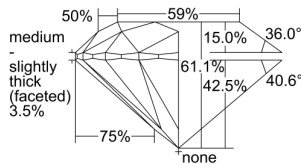

GIA®

FACSIMILE

GIA REPORT

5426794379

Verify this report at GIA.edu

GIA NATURAL DIAMOND DOSSIER®

March 25, 2022

GIA Report Number **5426794379**

Shape and Cutting Style ..... **Round Brilliant**

Measurements ..... **4.45 - 4.47 x 2.73 mm**

GRADING RESULTS

Carat Weight ..... **0.33 carat**

Color Grade ..... **I**

Clarity Grade **VS1**

Cut Grade ..... **Excellent**

ADDITIONAL GRADING INFORMATION

Polish ..... **Excellent**

Symmetry ..... **Excellent**

Fluorescence ..... **Faint**

Clarity Characteristics..... **Feather, Pinpoint**

Inscription(s): **GIA 5426794379**

PROPORTIONS

Profile to actual proportions

GRADING SCALES

GIA
COLOR
SCALE

COLORLESS	D
	E
	F
	G
	H
	I
	J
NEAR COLORLESS	K
	L
FAIN	M
	N
	O
	P
	Q
VERY LIGHT	R
	S
	T
	U
	V
	W
	X
	Y
LIGHT	Z

GIA
CLARITY
SCALE

	FLAWLESS
	INTERNALLY FLAWLESS
VERY VERY SLIGHTLY INCLUDED	VVS₁
	VVS₂
VERY SLIGHTLY INCLUDED	VS₁
	VS₂
SLIGHTLY INCLUDED	SI₁
	SI₂
	I₁
	I₂
INCLUDED	I₃

GIA
CUT
SCALE

	EXCELLENT
	VERY GOOD
	GOOD
	FAIR
	POOR