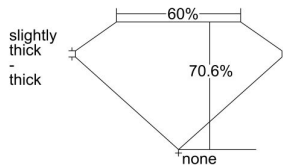

GIA®

FACSIMILE

GIA REPORT 5426794712

Verify this report at GIA.edu

GIA NATURAL DIAMOND DOSSIER®

March 24, 2022
GIA Report Number 5426794712
Shape and Cutting Style ..... Square Emerald Cut
Measurements ..... 4.51 x 4.46 x 3.15 mm

GRADING RESULTS

Carat Weight ..... 0.60 carat
Color Grade ..... F
Clarity Grade S11

ADDITIONAL GRADING INFORMATION

Polish ..... Excellent
Symmetry ..... Very Good
Fluorescence ..... None
Clarity Characteristics ..... Crystal, Cloud
Inscription(s): GIA 5426794712

PROPORTIONS

Profile not to actual proportions

GRADING SCALES

GIA COLOR SCALE		GIA CLARITY SCALE			
COLORLESS	D	VERY VERY SLIGHTLY INCLUDED	FLAWLESS		
	E		INTERNALLY FLAWLESS		
	F	VERY SLIGHTLY INCLUDED	VVS₁		
	G		VVS₂		
	H		VS₁		
	NEAR COLORLESS	I	SLIGHTLY INCLUDED	VS₂	
		J		S1₁	
		FAINT	K	INCLUDED	S1₂
			L		I₁
			M		I₂
VERT LIGHT	N	LIGHT	I₃		
	O				
	P				
	Q				
	R