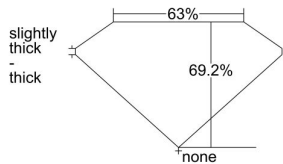

GIA®

FACSIMILE

GIA REPORT 5426827677

Verify this report at GIA.edu

GIA NATURAL DIAMOND DOSSIER®

March 30, 2022
GIA Report Number 5426827677
Shape and Cutting Style ..... Square Emerald Cut
Measurements ..... 4.93 x 4.80 x 3.32 mm

GRADING RESULTS

Carat Weight ..... 0.71 carat
Color Grade ..... F
Clarity Grade SI1

ADDITIONAL GRADING INFORMATION

Polish ..... Excellent
Symmetry ..... Excellent
Fluorescence ..... None
Clarity Characteristics ..... Cloud, Crystal
Inscription(s): GIA 5426827677

PROPORTIONS

Profile not to actual proportions

GRADING SCALES

GIA COLOR SCALE		GIA CLARITY SCALE			
COLORLESS	D	VERY VERY SLIGHTLY INCLUDED	FLAWLESS		
	E		INTERNALLY FLAWLESS		
	F		VVS₁		
	NEAR COLORLESS	G	VERY SLIGHTLY INCLUDED	VVS₂	
		H		VS₁	
		FANT	I	SLIGHTLY INCLUDED	VS₂
			J		SI₁
	LIGHT	K	INCLUDED	SI₂	
		L		I₁	
		M		I₂	
N		NOT LISTED	I₃		
O					
P					
Q					
R					
S					
T					
U					
V					
W					
X					
Y					
Z