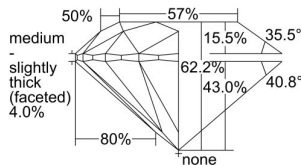

GIA®

FACSIMILE

GIA REPORT 5426929041

Verify this report at GIA.edu

GIA NATURAL DIAMOND DOSSIER®

April 05, 2022
GIA Report Number 5426929041
Shape and Cutting Style ..... Round Brilliant
Measurements ..... 5.39 - 5.41 x 3.36 mm

GRADING RESULTS

Carat Weight ..... 0.60 carat
Color Grade I
Clarity Grade SI2
Cut Grade ..... Excellent

ADDITIONAL GRADING INFORMATION

Polish ..... Excellent
Symmetry ..... Excellent
Fluorescence ..... None
Clarity Characteristics ..... Crystal, Feather, Cloud
Inscription(s): GIA 5426929041

PROPORTIONS

Profile to actual proportions