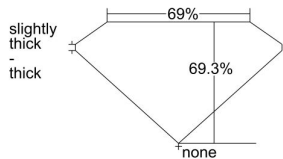

GIA®

FACSIMILE

GIA REPORT 5433029534

Verify this report at GIA.edu

GIA NATURAL DIAMOND DOSSIER®

April 13, 2022
GIA Report Number 5433029534
Shape and Cutting Style ..... **Cut-Cornered Rectangular Modified Brilliant**
Measurements ..... 5.85 x 4.69 x 3.25 mm

GRADING RESULTS

Carat Weight ..... 0.81 carat
Color Grade L
Clarity Grade VS1

ADDITIONAL GRADING INFORMATION

Polish ..... Excellent
Symmetry ..... Excellent
Fluorescence ..... Faint
Clarity Characteristics ..... Crystal, Cloud, Pinpoint
Inscription(s): GIA 5433029534

PROPORTIONS

Profile not to actual proportions

GRADING SCALES

GIA COLOR SCALE		GIA CLARITY SCALE			
COLORLESS	D	VERY VERY SLIGHTLY INCLUDED	FLAWLESS		
	E		INTERNALLY FLAWLESS		
	F	VERY SLIGHTLY INCLUDED	VVS₁		
	G		VVS₂		
	H		VS₁		
	NEAR COLORLESS	I	SLIGHTLY INCLUDED	VS₂	
		J		SI₁	
		FAINT	K	INCLUDED	SI₂
			L		I₁
			M		I₂
VERT LIGHT	N	LIGHT	I₃		
	O				
	P				
	Q				
	R