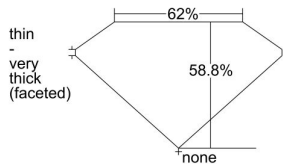

GIA®

FACSIMILE

GIA REPORT 5433120629

Verify this report at gia.edu

GIA NATURAL DIAMOND DOSSIER®

April 21, 2022
GIA Report Number 5433120629
Shape and Cutting Style ..... Heart Brilliant
Measurements ..... 5.27 x 6.26 x 3.68 mm

GRADING RESULTS

Carat Weight ..... 0.70 carat
Color Grade ..... E
Clarity Grade S11

ADDITIONAL GRADING INFORMATION

Polish ..... Very Good
Symmetry ..... Very Good
Fluorescence ..... None
Clarity Characteristics ..... Knot, Crystal, Feather
Inscription(s): GIA 5433120629

PROPORTIONS

Profile not to actual proportions

GRADING SCALES

GIA COLOR SCALE		GIA CLARITY SCALE			
COLORLESS	D	VERY VERY SLIGHTLY INCLUDED	FLAWLESS		
	E		INTERNALLY FLAWLESS		
	F	VERY SLIGHTLY INCLUDED	VVS₁		
	G		VVS₂		
	H		VS₁		
	NEAR COLORLESS	I	SLIGHTLY INCLUDED	VS₂	
		J		S1₁	
		FAINT	K	INCLUDED	S1₂
			L		I₁
	M		I₂		
VERT LIGHT	N		INCLUDED	I₃	
	O				
	P				
	Q				
LIGHT	R				
	S				
	T				
	U				
	V				
	Z