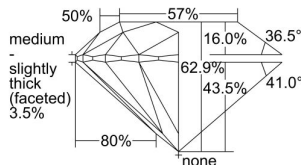

GIA®

FACSIMILE

GIA REPORT 5433197760

Verify this report at GIA.edu

GIA NATURAL DIAMOND DOSSIER®

May 03, 2022
GIA Report Number 5433197760
Shape and Cutting Style ..... Round Brilliant
Measurements ..... 5.65 - 5.69 x 3.56 mm

GRADING RESULTS

Carat Weight ..... 0.71 carat
Color Grade ..... H
Clarity Grade S11
Cut Grade ..... Excellent

ADDITIONAL GRADING INFORMATION

Polish ..... Excellent
Symmetry ..... Excellent
Fluorescence ..... None
Clarity Characteristics ..... Cloud, Crystal
Inscription(s): GIA 5433197760

PROPORTIONS

Profile to actual proportions