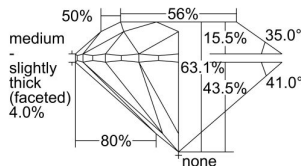

GIA®

FACSIMILE

GIA REPORT 5433220643

Verify this report at GIA.edu

GIA NATURAL DIAMOND DOSSIER®

April 27, 2022
GIA Report Number 5433220643
Shape and Cutting Style ..... Round Brilliant
Measurements ..... 5.63 - 5.66 x 3.56 mm

GRADING RESULTS

Carat Weight ..... 0.70 carat
Color Grade ..... G
Clarity Grade S11
Cut Grade ..... Excellent

ADDITIONAL GRADING INFORMATION

Polish ..... Excellent
Symmetry ..... Excellent
Fluorescence ..... Faint
Clarity Characteristics..... Twinning Wisp
Inscription(s): GIA 5433220643

PROPORTIONS

Profile to actual proportions

GRADING SCALES

GIA COLOR SCALE

COLOREDNESS	D
	E
	F
	G
	H
	I
	J
NEAR COLORLESS	K
	L
Faint	M
	N
	O
	P
Very Light	Q
	R
	S
	T
	U
	V
	W
	X
	Y
Light	Z

GIA CLARITY SCALE

FLAWLESS	VERY VERY SLIGHTLY INCLUDED	VVS₁	VVS₂	VS₁	VS₂	S1₁	S1₂	I₁	I₂	I₃	
											INTERNAL FLAWLESS

GIA CUT SCALE

EXCELLENT
VERY GOOD
GOOD
FAIR
POOR