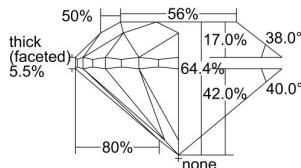

GIA®

FACSIMILE

GIA REPORT 5433259439

Verify this report at GIA.edu

GIA NATURAL DIAMOND DOSSIER®

May 04, 2022
GIA Report Number 5433259439
Shape and Cutting Style ..... Round Brilliant
Measurements ..... 5.23 - 5.26 x 3.38 mm

GRADING RESULTS

Carat Weight ..... 0.60 carat
Color Grade L
Clarity Grade VS2
Cut Grade ..... Very Good

ADDITIONAL GRADING INFORMATION

Polish ..... Excellent
Symmetry ..... Excellent
Fluorescence ..... Faint
Clarity Characteristics ..... Cloud, Needle
Inscription(s): GIA 5433259439

PROPORTIONS

Profile to actual proportions

GRADING SCALES

GIA COLOR SCALE	GIA CLARITY SCALE	GIA CUT SCALE	
D	FLAWLESS	EXCELLENT	
E	INTERNALLY FLAWLESS		
F		VVS₁	VERY GOOD
G	VVS₂		
H	VS₁	GOOD	
I	VS₂		
J	SI₁	FAIR	
K	SI₂		
L	I₁	POOR	
M	I₂		
N	I₃		
O			
P			
Q			
R			
S			
T			
U			
V			
W			
X			
Y			
Z