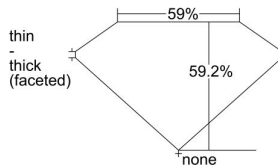

GIA®

FACSIMILE

GIA REPORT 5433371280

Verify this report at GIA.edu

GIA NATURAL DIAMOND DOSSIER®

May 16, 2022
GIA Report Number 5433371280
Shape and Cutting Style ..... Heart Brilliant
Measurements ..... 5.21 x 5.78 x 3.42 mm

GRADING RESULTS

Carat Weight ..... 0.60 carat
Color Grade ..... G
Clarity Grade SI1

ADDITIONAL GRADING INFORMATION

Polish ..... Excellent
Symmetry ..... Excellent
Fluorescence ..... None
Clarity Characteristics ..... Cloud
Inscription(s): GIA 5433371280

PROPORTIONS

Profile not to actual proportions

GRADING SCALES

GIA COLOR SCALE		GIA CLARITY SCALE			
COLORLESS	D	VERY VERY SLIGHTLY INCLUDED	FLAWLESS		
	E		INTERNALLY FLAWLESS		
	F		VVS₁		
	NEAR COLORLESS	G	VERY SLIGHTLY INCLUDED	VVS₂	
		H		VS₁	
		FANT	I	SLIGHTLY INCLUDED	VS₂
			J		SI₁
	LIGHT	K	INCLUDED	SI₂	
		L		I₁	
		M		I₂	
VERY LIGHT		N	INCLUDED	I₃	
		O			
		P			
		Q			
		R			
	S				
	T				
	U				
	V				
	W				
	X				
	Y				
	Z