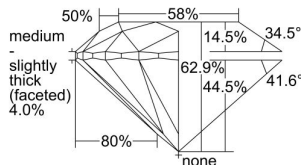

GIA®

FACSIMILE

GIA REPORT 5433408524

Verify this report at GIA.edu

GIA NATURAL DIAMOND DOSSIER®

May 16, 2022
GIA Report Number **5433408524**
Shape and Cutting Style ..... **Round Brilliant**
Measurements ..... **4.44 - 4.47 x 2.80 mm**

GRADING RESULTS

Carat Weight ..... **0.34 carat**
Color Grade ..... **I**
Clarity Grade **VVS2**
Cut Grade ..... **Excellent**

ADDITIONAL GRADING INFORMATION

Polish ..... **Excellent**
Symmetry ..... **Excellent**
Fluorescence ..... **Very Strong Blue**
Clarity Characteristics..... **Cloud, Pinpoint**
Inscription(s): **GIA 5433408524**

PROPORTIONS

Profile to actual proportions

GRADING SCALES

GIA COLOR SCALE

COLORLESS	D
	E
	F
	G
	H
	I
	J
NEAR COLORLESS	K
	L
FAIN	M
	N
	O
	P
VERY LIGHT	Q
	R
	S
	T
	U
	V
	W
	X
	Y
LIGHT	Z

GIA CLARITY SCALE

FLAWLESS	VERY VERY SLIGHTLY INCLUDED	VVS₁	
			VVS₂
INTERNALLY FLAWLESS	VERY SLIGHTLY INCLUDED	VS₁	
		VS₂	
SLIGHTLY INCLUDED	INCLUDED	SI₁	
		SI₂	
INCLUDED		I₁	
		I₂	
		I₃	

GIA CUT SCALE

EXCELLENT
VERY GOOD
GOOD
FAIR
POOR