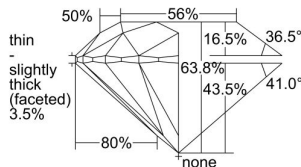

GIA®

FACSIMILE

GIA REPORT 5433596730

Verify this report at GIA.edu

GIA NATURAL DIAMOND DOSSIER®

June 03, 2022
GIA Report Number 5433596730
Shape and Cutting Style ..... Round Brilliant
Measurements ..... 5.00 - 5.04 x 3.20 mm

GRADING RESULTS

Carat Weight ..... 0.50 carat
Color Grade ..... K
Clarity Grade VS1
Cut Grade ..... Excellent

ADDITIONAL GRADING INFORMATION

Polish ..... Excellent
Symmetry ..... Excellent
Fluorescence ..... None
Clarity Characteristics..... Feather, Indented Natural, Pinpoint
Inscription(s): GIA 5433596730

PROPORTIONS

Profile to actual proportions

GRADING SCALES

GIA COLOR SCALE	GIA CLARITY SCALE	GIA CUT SCALE	
D	FLAWLESS	EXCELLENT	
E	INTERNALLY FLAWLESS		
F		VVS₁	VERY GOOD
G	VVS₂		
H	VS₁	GOOD	
I	VS₂		
J	SI₁	FAIR	
K	SI₂		
L	I₁	POOR	
M	I₂		
N	I₃		
O			
P			
Q			
R			
S			
T			
U			
V			
W			
X			
Y			
Z