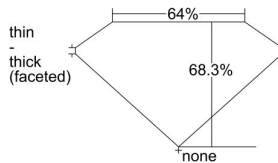

GIA®

FACSIMILE

GIA REPORT 5433611191

Verify this report at GIA.edu

GIA NATURAL DIAMOND DOSSIER®

June 02, 2022
GIA Report Number 5433611191
Shape and Cutting Style ..... Cushion Modified Brilliant
Measurements ..... 5.08 x 4.92 x 3.36 mm

GRADING RESULTS

Carat Weight ..... 0.71 carat
Color Grade ..... D
Clarity Grade VS1

ADDITIONAL GRADING INFORMATION

Polish ..... Excellent
Symmetry ..... Excellent
Fluorescence ..... Faint
Clarity Characteristics ..... Crystal
Inscription(s): GIA 5433611191

PROPORTIONS

Profile not to actual proportions

GRADING SCALES

GIA COLOR SCALE		GIA CLARITY SCALE			
COLORLESS	D	VERY VERY SLIGHTLY INCLUDED	FLAWLESS		
	E		INTERNALLY FLAWLESS		
	F	VERY SLIGHTLY INCLUDED	VVS₁		
	G		VVS₂		
	H		VS₁		
	NEAR COLORLESS	I	SLIGHTLY INCLUDED	VS₂	
		J		SI₁	
		FAINT	K	INCLUDED	SI₂
			L		I₁
			M		I₂
VERY LIGHT	N		INCLUDED	I₃	
	O				
	P				
	Q				
LIGHT	R				
	S				
	T				
	U				
	V				
	Z