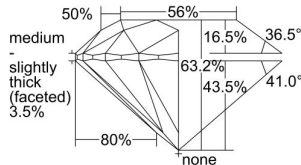

GIA®

FACSIMILE

GIA REPORT 5433769521

Verify this report at GIA.edu

GIA NATURAL DIAMOND DOSSIER®

June 23, 2022
GIA Report Number 5433769521
Shape and Cutting Style ..... Round Brilliant
Measurements ..... 3.59 - 3.62 x 2.28 mm

GRADING RESULTS

Carat Weight ..... 0.18 carat
Color Grade ..... E
Clarity Grade VS1
Cut Grade ..... Excellent

ADDITIONAL GRADING INFORMATION

Polish ..... Excellent
Symmetry ..... Very Good
Fluorescence ..... None
Clarity Characteristics..... Crystal, Cloud, Pinpoint
Inscription(s): GIA 5433769521

PROPORTIONS

Profile to actual proportions

GRADING SCALES

GIA COLOR SCALE	GIA CLARITY SCALE	GIA CUT SCALE
D	FLAWLESS	EXCELLENT
E	INTERNALLY FLAWLESS	
F	VVS₁	VERY GOOD
G		
H	VS₁	GOOD
I		
J	SI₁	FAIR
K		
L	I₁	POOR
M		
N	I₂	
O	I₃	
P		
Q		
R		
S		
T		
U		
V		
W		
X		
Y		
Z