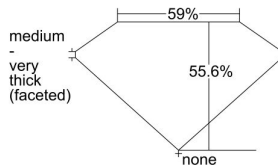

GIA®

FACSIMILE

GIA REPORT 5433807725

Verify this report at GIA.edu

GIA NATURAL DIAMOND DOSSIER®

June 23, 2022
GIA Report Number 5433807725
Shape and Cutting Style ..... Heart Brilliant
Measurements ..... 5.69 x 6.57 x 3.65 mm

GRADING RESULTS

Carat Weight ..... 0.81 carat
Color Grade ..... E
Clarity Grade VVS1

ADDITIONAL GRADING INFORMATION

Polish ..... Excellent
Symmetry ..... Excellent
Fluorescence ..... Faint
Clarity Characteristics ..... Pinpoint
Inscription(s): GIA 5433807725

PROPORTIONS

Profile not to actual proportions

GRADING SCALES

GIA COLOR SCALE		GIA CLARITY SCALE			
COLORLESS	D	VERY VERY SLIGHTLY INCLUDED	FLAWLESS		
	E		INTERNALLY FLAWLESS		
	F	VERY SLIGHTLY INCLUDED	VVS₁		
	G		VVS₂		
	H		VS₁		
	NEAR COLORLESS	I	SLIGHTLY INCLUDED	VS₂	
		J		SI₁	
		FAINT	K	INCLUDED	SI₂
			L		I₁
			M		I₂
VERY LIGHT	N	LIGHT	I₃		
	O				
	P				
	Q				
	R				
	S				
LIGHT	T				
	U				
	V				
	W				
	X				
Y					
Z