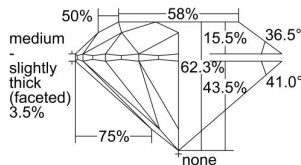

GIA®

FACSIMILE

GIA REPORT 5433852791

Verify this report at GIA.edu

GIA NATURAL DIAMOND DOSSIER®

June 28, 2022
GIA Report Number 5433852791
Shape and Cutting Style ..... Round Brilliant
Measurements ..... 5.36 - 5.39 x 3.35 mm

GRADING RESULTS

Carat Weight ..... 0.60 carat
Color Grade L
Clarity Grade VVS1
Cut Grade ..... Excellent

ADDITIONAL GRADING INFORMATION

Polish ..... Excellent
Symmetry ..... Excellent
Fluorescence ..... None
Clarity Characteristics..... Pinpoint, Needle, Feather
Inscription(s): GIA 5433852791

PROPORTIONS

Profile to actual proportions