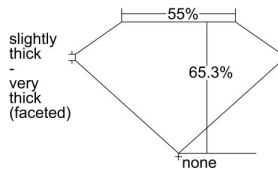

GIA®

FACSIMILE

GIA REPORT 5433865274

Verify this report at GIA.edu

GIA NATURAL DIAMOND DOSSIER®

June 29, 2022
GIA Report Number 5433865274
Shape and Cutting Style ..... Oval Brilliant
Measurements ..... 7.59 x 5.05 x 3.29 mm

GRADING RESULTS

Carat Weight ..... 0.90 carat
Color Grade ..... D
Clarity Grade VS1

ADDITIONAL GRADING INFORMATION

Polish ..... Excellent
Symmetry ..... Very Good
Fluorescence ..... None
Clarity Characteristics ..... Crystal, Pinpoint
Inscription(s): GIA 5433865274

PROPORTIONS

Profile not to actual proportions

GRADING SCALES

GIA COLOR SCALE		GIA CLARITY SCALE		
COLORLESS	D	VERY SLIGHTLY INCLUDED	FLAWLESS	
	E		INTERNALLY FLAWLESS	
	F		VS₁	
	G		VS₂	
	NEAR COLORLESS	H	VERY SLIGHTLY INCLUDED	VS₁
		I		VS₂
		J	SLIGHTLY INCLUDED	S₁
		K		S₂
		L		I₁
		M		I₂
FAINT	N	INCLUDED	I₃	
	O			
	P			
	Q			
	R			
	S			
VERY LIGHT	T			
	U			
	V			
	W			
	X			
	Y			
LIGHT	Z