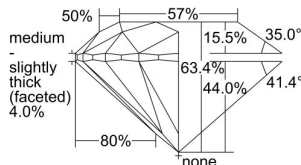

GIA®

FACSIMILE

GIA REPORT

5433904698

Verify this report at GIA.edu

GIA NATURAL DIAMOND DOSSIER®

July 01, 2022
GIA Report Number **5433904698**
Shape and Cutting Style ..... **Round Brilliant**
Measurements ..... **4.84 - 4.88 x 3.09 mm**

GRADING RESULTS

Carat Weight ..... **0.45 carat**
Color Grade ..... **E**
Clarity Grade **VS2**
Cut Grade ..... **Excellent**

ADDITIONAL GRADING INFORMATION

Polish ..... **Excellent**
Symmetry ..... **Excellent**
Fluorescence ..... **Faint**
Clarity Characteristics..... **Crystal, Cloud**
Inscription(s): **GIA 5433904698**

PROPORTIONS

Profile to actual proportions

GRADING SCALES

GIA COLOR SCALE

COLORESS	D
	E
	F
	G
	H
	I
	J
NEAR COLORESS	K
	L
FAIN	M
	N
	O
	P
VERY LIGHT	Q
	R
	S
	T
	U
	V
	W
	X
	Y
LIGHT	Z

GIA CLARITY SCALE

FLAWLESS	INTERNAL FLAWLESS	
		FLAWLESS
VERY VERY SLIGHTLY INCLUDED	VVS₁	
	VVS₂	
VERY SLIGHTLY INCLUDED	VS₁	
	VS₂	
SLIGHTLY INCLUDED	SI₁	
	SI₂	
INCLUDED	I₁	
	I₂	
	I₃	

GIA CUT SCALE

EXCELLENT
VERY GOOD
GOOD
FAIR
POOR