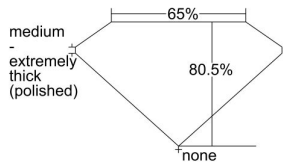

GIA®

FACSIMILE

GIA REPORT 5433952395

Verify this report at GIA.edu

GIA NATURAL DIAMOND DOSSIER®

July 20, 2022
GIA Report Number 5433952395
Shape and Cutting Style ..... Square Modified Brilliant
Measurements ..... 5.04 x 4.91 x 3.95 mm

GRADING RESULTS

Carat Weight ..... 0.91 carat
Color Grade ..... K
Clarity Grade SI1

ADDITIONAL GRADING INFORMATION

Polish ..... Excellent
Symmetry ..... Good
Fluorescence ..... None
Clarity Characteristics ..... Cloud, Needle, Feather
Inscription(s): GIA 5433952395

PROPORTIONS

Profile not to actual proportions

GRADING SCALES

GIA COLOR SCALE		GIA CLARITY SCALE	
COLORLESS	D	VERY VERY SLIGHTLY INCLUDED	FLAWLESS
	E		INTERNALLY FLAWLESS
	F		VVS₁
	G		VVS₂
	H		VS₁
	I		VS₂
	J		SI₁
	K		SI₂
	L		I₁
	M		I₂
NEAR COLORLESS	N	SLIGHTLY INCLUDED	I₃
	O		
	P		
	Q		
FAINT	R		
	S		
	T		
	U		
VERT LIGHT	V		
	W		
	X		
	Y		
LIGHT	Z