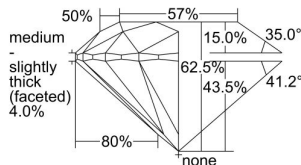

GIA®

FACSIMILE

GIA REPORT 5436055727

Verify this report at GIA.edu

GIA NATURAL DIAMOND DOSSIER®

April 16, 2022
GIA Report Number **5436055727**
Shape and Cutting Style ..... **Round Brilliant**
Measurements ..... **3.91 - 3.93 x 2.45 mm**

GRADING RESULTS

Carat Weight ..... **0.23 carat**
Color Grade ..... **G**
Clarity Grade **VVS1**
Cut Grade ..... **Excellent**

ADDITIONAL GRADING INFORMATION

Polish ..... **Excellent**
Symmetry ..... **Excellent**
Fluorescence ..... **Very Strong Blue**
Clarity Characteristics..... **Cloud**
Inscription(s): **GIA 5436055727**

PROPORTIONS

Profile to actual proportions

GRADING SCALES

GIA COLOR SCALE

COLOURESS	D
	E
	F
	G
	H
	I
	J
NEAR COLOURESS	K
	L
Faint	M
	N
	O
	P
	Q
Very Light	R
	S
	T
	U
	V
	W
	X
	Y
Light	Z

GIA CLARITY SCALE

FLAWLESS	VERY VERY SLIGHTLY INCLUDED	VVS₁	
			VVS₂
INTERNALLY FLAWLESS	VERY SLIGHTLY INCLUDED	VS₁	
		VS₂	
SLIGHTLY INCLUDED	SLIGHTLY INCLUDED	SI₁	
		SI₂	
INCLUDED	INCLUDED	I₁	
		I₂	
		I₃	

GIA CUT SCALE

EXCELLENT	VERY GOOD	GOOD	FAIR	POOR