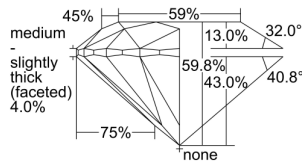

GIA®

FACSIMILE

GIA REPORT

5436254296

Verify this report at GIA.edu

GIA NATURAL DIAMOND DOSSIER®

May 02, 2022
GIA Report Number **5436254296**
Shape and Cutting Style ..... **Round Brilliant**
Measurements ..... **5.23 - 5.25 x 3.14 mm**

GRADING RESULTS

Carat Weight ..... **0.53 carat**
Color Grade ..... **E**
Clarity Grade **VS1**
Cut Grade ..... **Excellent**

ADDITIONAL GRADING INFORMATION

Polish ..... **Excellent**
Symmetry ..... **Excellent**
Fluorescence ..... **None**
Clarity Characteristics ..... **Cloud, Feather, Pinpoint**
Inscription(s): **GIA 5436254296**

PROPORTIONS

Profile to actual proportions

GRADING SCALES

GIA COLOR SCALE	GIA CLARITY SCALE	GIA CUT SCALE	
D	FLAWLESS	EXCELLENT	
E	INTERNALLY FLAWLESS		
F		VVS₁	VERY GOOD
G	VVS₂		
H	VS₁	GOOD	
I	VS₂		
J	SI₁	FAIR	
K	SI₂		
L	I₁	POOR	
M	I₂		
N	I₃		
O			
P			
Q			
R			
S			
T			
U			
V			
W			
X			
Y			
Z