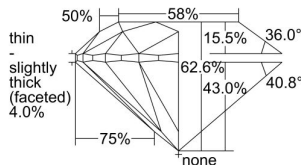

GIA®

FACSIMILE

GIA REPORT 5436314311

Verify this report at GIA.edu

GIA NATURAL DIAMOND DOSSIER®

May 05, 2022
GIA Report Number 5436314311
Shape and Cutting Style ..... Round Brilliant
Measurements ..... 5.92 - 5.95 x 3.71 mm

GRADING RESULTS

Carat Weight ..... 0.81 carat
Color Grade ..... G
Clarity Grade VS2
Cut Grade ..... Excellent

ADDITIONAL GRADING INFORMATION

Polish ..... Excellent
Symmetry ..... Excellent
Fluorescence ..... Medium Yellow
Clarity Characteristics ..... Cloud, Crystal, Feather
Inscription(s): GIA 5436314311

PROPORTIONS

Profile to actual proportions