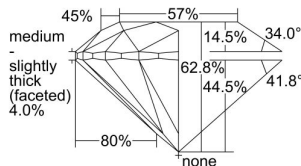

GIA®

FACSIMILE

GIA REPORT 5436343384

Verify this report at GIA.edu

GIA NATURAL DIAMOND DOSSIER®

May 09, 2022
GIA Report Number **5436343384**
Shape and Cutting Style ..... **Round Brilliant**
Measurements ..... **3.65 - 3.67 x 2.30 mm**

GRADING RESULTS

Carat Weight ..... **0.19 carat**
Color Grade ..... **D**
Clarity Grade **VS1**
Cut Grade ..... **Excellent**

ADDITIONAL GRADING INFORMATION

Polish ..... **Excellent**
Symmetry ..... **Excellent**
Fluorescence ..... **None**
Clarity Characteristics..... **Feather, Pinpoint**
Inscription(s): **GIA 5436343384**

PROPORTIONS

Profile to actual proportions

GRADING SCALES

GIA COLOR SCALE

COLOURLESS	D
	E
	F
	G
	H
NEAR COLOURLESS	I
	J
	K
	L
FAIN	M
	N
	O
	P
	Q
VERY LIGHT	R
	S
	T
	U
	V
	W
	X
	Y
LIGHT	Z

GIA CLARITY SCALE

FLAWLESS	VERY VERY SLIGHTLY INCLUDED	VS₁	VS₂	VS₁	VS₂	SI₁	SI₂	I₁	I₂	I₃		
											FLAWLESS	INTERNALLY FLAWLESS

GIA CUT SCALE

EXCELLENT
VERY GOOD
GOOD
FAIR
POOR