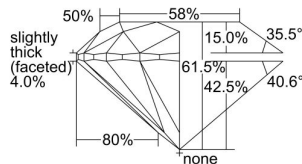

GIA®

FACSIMILE

GIA REPORT 5436367814

Verify this report at GIA.edu

GIA NATURAL DIAMOND DOSSIER®

May 10, 2022
GIA Report Number 5436367814
Shape and Cutting Style ..... Round Brilliant
Measurements ..... 5.05 - 5.08 x 3.12 mm

GRADING RESULTS

Carat Weight ..... 0.50 carat
Color Grade ..... E
Clarity Grade VS1
Cut Grade ..... Excellent

ADDITIONAL GRADING INFORMATION

Polish ..... Excellent
Symmetry ..... Excellent
Fluorescence ..... None
Clarity Characteristics ..... Crystal, Cloud, Pinpoint
Inscription(s): GIA 5436367814

PROPORTIONS

Profile to actual proportions

GRADING SCALES

GIA COLOR SCALE	GIA CLARITY SCALE	GIA CUT SCALE	
D	FLAWLESS	EXCELLENT	
E	INTERNALLY FLAWLESS		
F		VVS₁	VERY GOOD
G	VVS₂		
H	VS₁	GOOD	
I	VS₂		
J	SI₁	FAIR	
K	SI₂		
L	I₁	POOR	
M	I₂		
N	I₃		
O			
P			
Q			
R			
S			
T			
U			
V			
W			
X			
Y			
Z