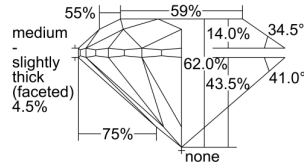

GIA®

FACSIMILE

GIA REPORT 5436397501

Verify this report at GIA.edu

GIA NATURAL DIAMOND DOSSIER®

May 13, 2022
GIA Report Number **5436397501**
Shape and Cutting Style ..... **Round Brilliant**
Measurements ..... **5.02 - 5.06 x 3.13 mm**

GRADING RESULTS

Carat Weight ..... **0.49 carat**
Color Grade ..... **H**
Clarity Grade **VVS2**
Cut Grade ..... **Excellent**

ADDITIONAL GRADING INFORMATION

Polish ..... **Excellent**
Symmetry ..... **Excellent**
Fluorescence ..... **None**
Clarity Characteristics..... **Cloud, Feather, Cavity**
Inscription(s): **GIA 5436397501**

PROPORTIONS

Profile to actual proportions