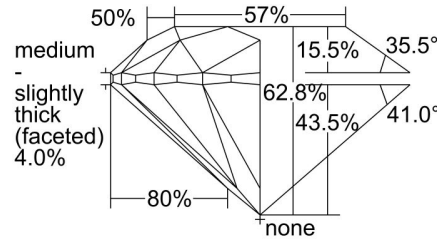

GIA NATURAL DIAMOND GRADING REPORT

June 01, 2022  
 GIA Report Number ..... 5436528813  
 Shape and Cutting Style ..... Round Brilliant  
 Measurements ..... 6.72 - 6.80 x 4.25 mm

GRADING RESULTS

Carat Weight ..... 1.20 carat  
 Color Grade ..... G  
 Clarity Grade ..... VS1  
 Cut Grade ..... Excellent

PROPORTIONS

Profile to actual proportions

CLARITY CHARACTERISTICS

KEY TO SYMBOLS\*

-  Feather
-  Natural
-  Cloud
-  Pinpoint
-  Indented Natural

\* Red symbols denote internal characteristics (inclusions). Green or black symbols denote external characteristics (blemishes). Diagram is an approximate representation of the diamond, and symbols shown indicate type, position, and approximate size of clarity characteristics. All clarity characteristics may not be shown. Details of finish are not shown.