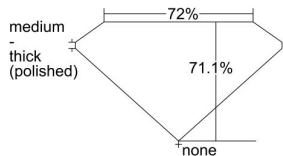

GIA®

FACSIMILE

GIA REPORT 5436567351

Verify this report at GIA.edu

GIA NATURAL DIAMOND DOSSIER®

June 01, 2022
GIA Report Number 5436567351
Shape and Cutting Style ..... Square Modified Brilliant
Measurements ..... 4.96 x 4.87 x 3.47 mm

GRADING RESULTS

Carat Weight ..... 0.70 carat
Color Grade I
Clarity Grade VS2

ADDITIONAL GRADING INFORMATION

Polish ..... Excellent
Symmetry ..... Very Good
Fluorescence ..... None
Clarity Characteristics ..... Indented Natural
Inscription(s): GIA 5436567351

PROPORTIONS

Profile not to actual proportions

GRADING SCALES

GIA COLOR SCALE		GIA CLARITY SCALE			
COLORLESS	D	VERY VERY SLIGHTLY INCLUDED	FLAWLESS		
	E		INTERNALLY FLAWLESS		
	F		VVS₁		
	G		VVS₂		
	NEAR COLORLESS	H	VERY SLIGHTLY INCLUDED	VS₁	
		I		VS₂	
		FAINT	J	SLIGHTLY INCLUDED	I₁
			K		I₂
	L		I₃		
	LIGHT		M	INCLUDED	
N					
O					
P					
Q					
R