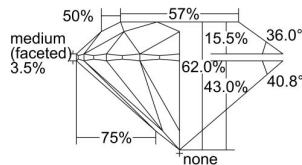

GIA®

FACSIMILE

GIA REPORT

5436596399

Verify this report at GIA.edu

GIA NATURAL DIAMOND DOSSIER®

June 03, 2022
GIA Report Number **5436596399**
Shape and Cutting Style ..... **Round Brilliant**
Measurements ..... **4.27 - 4.30 x 2.66 mm**

GRADING RESULTS

Carat Weight ..... **0.30 carat**
Color Grade ..... **E**
Clarity Grade **S11**
Cut Grade ..... **Excellent**

ADDITIONAL GRADING INFORMATION

Polish ..... **Excellent**
Symmetry ..... **Excellent**
Fluorescence ..... **None**
Clarity Characteristics..... **Cloud**
Inscription(s): **GIA 5436596399**

PROPORTIONS

Profile to actual proportions

GRADING SCALES

GIA COLOR SCALE

COLORLESS	D
	E
	F
	G
	H
	I
	J
NEAR COLORLESS	K
	L
Faint	M
	N
	O
	P
	Q
	R
	S
	T
	U
	V
	W
	X
	Y
Light	Z

GIA CLARITY SCALE

FLAWLESS	INTERNAL FLAWLESS	VERY VERY SLIGHTLY INCLUDED	VERY SLIGHTLY INCLUDED	SLIGHTLY INCLUDED	INCLUDED	
					I₁	
					I₂	
					I₃	

GIA CUT SCALE

EXCELLENT
VERY GOOD
GOOD
FAIR
POOR