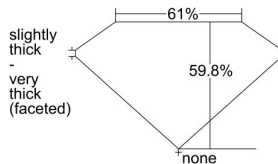

GIA®

FACSIMILE

GIA REPORT 5436662276

Verify this report at GIA.edu

GIA NATURAL DIAMOND DOSSIER®

June 16, 2022
GIA Report Number 5436662276
Shape and Cutting Style ..... Pear Brilliant
Measurements ..... 7.09 x 4.53 x 2.71 mm

GRADING RESULTS

Carat Weight ..... 0.54 carat
Color Grade ..... J
Clarity Grade VS1

ADDITIONAL GRADING INFORMATION

Polish ..... Excellent
Symmetry ..... Excellent
Fluorescence ..... None
Clarity Characteristics ..... Crystal
Inscription(s): GIA 5436662276

PROPORTIONS

Profile not to actual proportions

GRADING SCALES

GIA COLOR SCALE		GIA CLARITY SCALE	
NEAR COLORLESS	D	VERY VERY SLIGHTLY SLIGHTLY INCLUDED	FLAWLESS
	E		INTERNALLY FLAWLESS
	F		VVS₁
	G		VVS₂
	H		VS₁
	I		VS₂
	J		SI₁
	K		SI₂
	L		I₁
	M		I₂
FAINT	N	SLIGHTLY INCLUDED	I₃
	O		
	P		
	Q		
VERY LIGHT	R	INCLUDED	
	S		
	T		
	U		
	V		
	W		
	X		
	Y		
LIGHT	Z