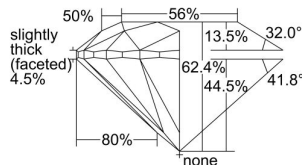

GIA®

FACSIMILE

GIA REPORT

5436755655

Verify this report at GIA.edu

GIA NATURAL DIAMOND DOSSIER®

June 20, 2022
GIA Report Number **5436755655**
Shape and Cutting Style ..... **Round Brilliant**
Measurements ..... **5.68 - 5.72 x 3.56 mm**

GRADING RESULTS

Carat Weight ..... **0.70 carat**
Color Grade ..... **E**
Clarity Grade **VS1**
Cut Grade ..... **Excellent**

ADDITIONAL GRADING INFORMATION

Polish ..... **Excellent**
Symmetry ..... **Excellent**
Fluorescence ..... **None**
Clarity Characteristics..... **Feather, Indented Natural, Pinpoint**
Inscription(s): **GIA 5436755655**

PROPORTIONS

Profile to actual proportions

GRADING SCALES

GIA COLOR SCALE	GIA CLARITY SCALE	GIA CUT SCALE	
D	FLAWLESS	EXCELLENT	
E	INTERNALLY FLAWLESS		
F		VVS₁	VERY GOOD
G	VVS₂		
H	VS₁	GOOD	
I	VS₂		
J	SI₁	FAIR	
K	SI₂		
L	I₁	POOR	
M	I₂		
N	I₃		
O			
P			
Q			
R			
S			
T			
U			
V			
W			
X			
Y			
Z