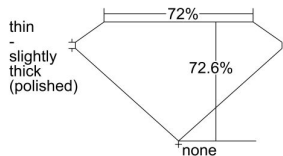

GIA®

FACSIMILE

GIA REPORT 5436773361

Verify this report at GIA.edu

GIA NATURAL DIAMOND DOSSIER®

June 21, 2022
GIA Report Number 5436773361
Shape and Cutting Style ..... Square Modified Brilliant
Measurements ..... 4.32 x 4.23 x 3.08 mm

GRADING RESULTS

Carat Weight ..... 0.46 carat
Color Grade ..... G
Clarity Grade VS1

ADDITIONAL GRADING INFORMATION

Polish ..... Very Good
Symmetry ..... Good
Fluorescence ..... None
Clarity Characteristics ..... Feather, Pinpoint, Cloud
Inscription(s): GIA 5436773361

PROPORTIONS

Profile not to actual proportions

GRADING SCALES

GIA COLOR SCALE		GIA CLARITY SCALE			
COLORLESS	D	VERY VERY SLIGHTLY INCLUDED	FLAWLESS		
	E		INTERNALLY FLAWLESS		
	F		VVS₁		
	NEAR COLORLESS	G	VERY SLIGHTLY INCLUDED	VVS₂	
		H		VS₁	
		FAINT	I	SLIGHTLY INCLUDED	VS₂
			J		SI₁
			K		SI₂
	VERT LIGHT	L	INCLUDED	I₁	
		M		I₂	
N		I₃			
O					
P					
Q					
R					
LIGHT	S				
	T				
	U				
	V				
	W				
	X				
	Y				
	Z