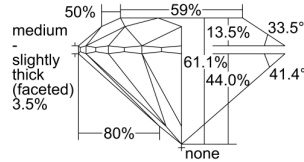

GIA®

FACSIMILE

GIA REPORT 5436781141

Verify this report at GIA.edu

GIA NATURAL DIAMOND DOSSIER®

June 21, 2022
GIA Report Number **5436781141**
Shape and Cutting Style ..... **Round Brilliant**
Measurements ..... **5.59 - 5.63 x 3.42 mm**

GRADING RESULTS

Carat Weight ..... **0.65 carat**
Color Grade ..... **F**
Clarity Grade **S11**
Cut Grade ..... **Excellent**

ADDITIONAL GRADING INFORMATION

Polish ..... **Excellent**
Symmetry ..... **Excellent**
Fluorescence ..... **None**
Clarity Characteristics..... **Cloud, Feather**
Inscription(s): **GIA 5436781141**

PROPORTIONS

Profile to actual proportions

GRADING SCALES

GIA COLOR SCALE	GIA CLARITY SCALE	GIA CUT SCALE	
D	FLAWLESS	EXCELLENT	
E	INTERNALLY FLAWLESS		
F		VVS₁	VERY GOOD
G	VVS₂		
H	VS₁	GOOD	
I	VS₂		
J	S1₁	FAIR	
K	S1₂		
L	I₁	POOR	
M	I₂		
N	I₃		
O			
P			
Q			
R			
S			
T			
U			
V			
W			
X			
Y			
Z