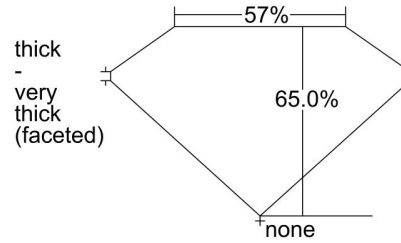

GIA NATURAL DIAMOND GRADING REPORT

June 24, 2022  
 GIA Report Number ..... 5436805953  
 Shape and Cutting Style ..... Oval Brilliant  
 Measurements ..... 8.80 x 6.47 x 4.21 mm

GRADING RESULTS

Carat Weight ..... 1.70 carat  
 Color Grade ..... K  
 Clarity Grade ..... S11

Profile not to actual proportions

CLARITY CHARACTERISTICS

KEY TO SYMBOLS\*

-  Feather
-  Needle

\* Red symbols denote internal characteristics (inclusions). Green or black symbols denote external characteristics (blemishes). Diagram is an approximate representation of the diamond, and symbols shown indicate type, position, and approximate size of clarity characteristics. All clarity characteristics may not be shown. Details of finish are not shown.