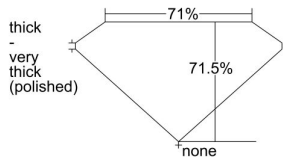

GIA®

FACSIMILE

GIA REPORT 5436818849

Verify this report at gia.edu

GIA NATURAL DIAMOND DOSSIER®

June 24, 2022
GIA Report Number 5436818849
Shape and Cutting Style ..... Square Modified Brilliant
Measurements ..... 4.85 x 4.83 x 3.45 mm

GRADING RESULTS

Carat Weight ..... 0.72 carat
Color Grade ..... E
Clarity Grade VS2

ADDITIONAL GRADING INFORMATION

Polish ..... Excellent
Symmetry ..... Very Good
Fluorescence ..... None
Clarity Characteristics ..... Cloud, Crystal, Feather
Inscription(s): GIA 5436818849

PROPORTIONS

Profile not to actual proportions

GRADING SCALES

GIA COLOR SCALE		GIA CLARITY SCALE				
COLORLESS	D	NEAR COLORLESS	FLAWLESS			
	E		INTERNALLY FLAWLESS			
	F		VERY VERY SLIGHTLY SLIGHTLY INCLUDED	VVS₁		
	G			VVS₂		
	H		VERY SLIGHTLY INCLUDED	VS₁		
	I			VS₂		
	J			SLIGHTLY INCLUDED	SI₁	
	K		SI₂			
	FANT		L	VERY LIGHT	I₁	
			M		INCLUDED	I₂
N		I₃				
O		LIGHT				
P						
Q						
R						
S						
T						
U						
V						
W						
X						
Y						
Z