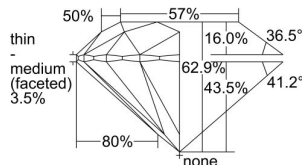

GIA®

FACSIMILE

GIA REPORT

5436828184

Verify this report at GIA.edu

GIA NATURAL DIAMOND DOSSIER®

July 06, 2022
GIA Report Number **5436828184**
Shape and Cutting Style ..... **Round Brilliant**
Measurements ..... **4.31 - 4.33 x 2.72 mm**

GRADING RESULTS

Carat Weight ..... **0.31 carat**
Color Grade ..... **H**
Clarity Grade **VVS1**
Cut Grade ..... **Excellent**

ADDITIONAL GRADING INFORMATION

Polish ..... **Excellent**
Symmetry ..... **Excellent**
Fluorescence ..... **Strong Blue**
Clarity Characteristics ..... **Feather**
Inscription(s): **GIA 5436828184**

PROPORTIONS

Profile to actual proportions

GRADING SCALES

GIA COLOR SCALE

COLORESS	D
	E
	F
	G
	H
	I
	J
NEAR COLORESS	K
	L
FANIT	M
	N
	O
	P
VERY LIGHT	Q
	R
	S
	T
	U
	V
	W
	X
	Y
LIGHT	Z

GIA CLARITY SCALE

VERY VERY SLIGHTLY INCLUDED	FLAWLESS
	INTERNALLY FLAWLESS
VERY SLIGHTLY INCLUDED	VVS₁
	VVS₂
SLIGHTLY INCLUDED	VS₁
	VS₂
INCLUDED	SI₁
	SI₂
	I₁
	I₂
	I₃

GIA CUT SCALE

EXCELLENT
VERY GOOD
GOOD
FAIR
POOR