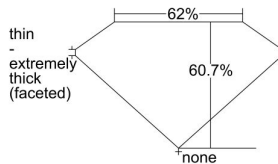

GIA®

FACSIMILE

GIA REPORT 5436856405

Verify this report at GIA.edu

GIA NATURAL DIAMOND DOSSIER®

June 29, 2022
GIA Report Number 5436856405
Shape and Cutting Style ..... Heart Brilliant
Measurements ..... 5.12 x 6.00 x 3.64 mm

GRADING RESULTS

Carat Weight ..... 0.70 carat
Color Grade ..... H
Clarity Grade VS2

ADDITIONAL GRADING INFORMATION

Polish ..... Excellent
Symmetry ..... Very Good
Fluorescence ..... None
Clarity Characteristics ..... Indented Natural, Crystal
Inspection(s): GIA 5436856405

PROPORTIONS

Profile not to actual proportions

GRADING SCALES

GIA COLOR SCALE		GIA CLARITY SCALE			
COLORLESS	D	VERY VERY SLIGHTLY INCLUDED	FLAWLESS		
	E		INTERNALLY FLAWLESS		
	F	VERY SLIGHTLY INCLUDED	VVS₁		
	G		VVS₂		
	H		VS₁		
	NEAR COLORLESS	I	SLIGHTLY INCLUDED	VS₂	
		J		SI₁	
		FAINT	K	INCLUDED	SI₂
			L		I₁
			M		I₂
VERT LIGHT	N	LIGHT	I₃		
	O				
	P				
	Q				
	R