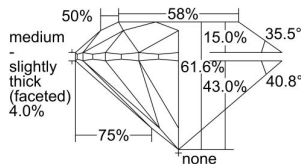

GIA®

FACSIMILE

GIA REPORT 5436907672

Verify this report at GIA.edu

GIA NATURAL DIAMOND DOSSIER®

July 01, 2022
GIA Report Number **5436907672**
Shape and Cutting Style ..... **Round Brilliant**
Measurements ..... **5.06 - 5.09 x 3.13 mm**

GRADING RESULTS

Carat Weight ..... **0.50 carat**
Color Grade ..... **F**
Clarity Grade **VS2**
Cut Grade ..... **Excellent**

ADDITIONAL GRADING INFORMATION

Polish ..... **Excellent**
Symmetry ..... **Excellent**
Fluorescence ..... **None**
Clarity Characteristics..... **Feather, Crystal, Cloud**
Inscription(s): **GIA 5436907672**

PROPORTIONS

Profile to actual proportions

GRADING SCALES

GIA COLOR SCALE	GIA CLARITY SCALE	GIA CUT SCALE	
D	FLAWLESS	EXCELLENT	
E	INTERNALLY FLAWLESS		
F		VVS₁	VERY GOOD
G	VVS₂		
H	VS₁	GOOD	
I	VS₂		
J	SI₁	FAIR	
K	SI₂		
L	I₁	POOR	
M	I₂		
N	I₃		
O			
P			
Q			
R			
S			
T			
U			
V			
W			
X			
Y			
Z