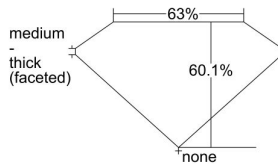

GIA®

FACSIMILE

GIA REPORT 5443016350

Verify this report at GIA.edu

GIA NATURAL DIAMOND DOSSIER®

July 15, 2022
GIA Report Number 5443016350
Shape and Cutting Style ..... Heart Brilliant
Measurements ..... 5.29 x 6.06 x 3.65 mm

GRADING RESULTS

Carat Weight ..... 0.70 carat
Color Grade ..... E
Clarity Grade VVS1

ADDITIONAL GRADING INFORMATION

Polish ..... Excellent
Symmetry ..... Excellent
Fluorescence ..... None
Clarity Characteristics ..... Cloud, Feather
Inscription(s): GIA 5443016350

PROPORTIONS

Profile not to actual proportions

GRADING SCALES

GIA COLOR SCALE		GIA CLARITY SCALE			
COLORLESS	D	VERY VERY SLIGHTLY INCLUDED	FLAWLESS		
	E		INTERNALLY FLAWLESS		
	F	VERY SLIGHTLY INCLUDED	VVS₁		
	G		VVS₂		
	H		VS₁		
	NEAR COLORLESS	I	SLIGHTLY INCLUDED	VS₂	
		J		SI₁	
		FAINT	K	INCLUDED	SI₂
			L		I₁
			M		I₂
VERT LIGHT	N	LIGHT	I₃		
	O				
	P				
	Q				
	R