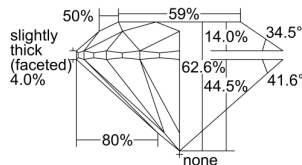

GIA®

FACSIMILE

GIA REPORT

5443073801

Verify this report at GIA.edu

GIA NATURAL DIAMOND DOSSIER®

July 19, 2022
GIA Report Number **5443073801**
Shape and Cutting Style ..... **Round Brilliant**
Measurements ..... **5.08 - 5.11 x 3.19 mm**

GRADING RESULTS

Carat Weight ..... **0.51 carat**
Color Grade ..... **E**
Clarity Grade **S11**
Cut Grade ..... **Excellent**

ADDITIONAL GRADING INFORMATION

Polish ..... **Excellent**
Symmetry ..... **Excellent**
Fluorescence ..... **None**
Clarity Characteristics..... **Crystal, Cloud**
Inscription(s): **GIA 5443073801**

PROPORTIONS

Profile to actual proportions

GRADING SCALES

GIA COLOR SCALE

COLORESS	D
	E
	F
	G
	H
	I
	J
NEAR COLORESS	K
	L
Faint	M
	N
	O
	P
	Q
Very Light	R
	S
	T
	U
	V
	W
	X
	Y
Light	Z

GIA CLARITY SCALE

VERY VERY SLIGHTLY INCLUDED	FLAWLESS
	INTERNALLY FLAWLESS
VERY SLIGHTLY INCLUDED	VVS₁
	VVS₂
SLIGHTLY INCLUDED	VS₁
	VS₂
INCLUDED	SI₁
	SI₂
	I₁
	I₂
	I₃

GIA CUT SCALE

EXCELLENT	
	VERY GOOD
GOOD	
FAIR	
POOR