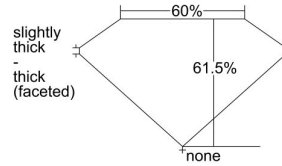

GIA®

FACSIMILE

GIA REPORT 5443095831

Verify this report at GIA.edu

GIA NATURAL DIAMOND DOSSIER®

August 23, 2022
GIA Report Number 5443095831
Shape and Cutting Style ..... Oval Brilliant
Measurements ..... 6.88 x 5.10 x 3.14 mm

GRADING RESULTS

Carat Weight ..... 0.71 carat
Color Grade ..... G
Clarity Grade VS1

ADDITIONAL GRADING INFORMATION

Polish ..... Excellent
Symmetry ..... Excellent
Fluorescence ..... None
Clarity Characteristics..... Cloud, Crystal, Feather, Pinpoint
Inscription(s): GIA 5443095831

PROPORTIONS

Profile not to actual proportions

GRADING SCALES

GIA COLOR SCALE		GIA CLARITY SCALE			
COLORLESS	D	VERY VERY SLIGHTLY INCLUDED	FLAWLESS		
	E		INTERNALLY FLAWLESS		
	F	VERY SLIGHTLY INCLUDED	VS₁		
	G		VS₂		
	H		VS₁		
	NEAR COLORLESS	I	SLIGHTLY INCLUDED	SI₁	
		J		SI₂	
		FAINT	K	INCLUDED	I₁
			L		I₂
			M		I₃
VERT LIGHT	N				
	O				
	P				
	Q				
	R				
	S				
	T				
LIGHT	U				
	V				
	W				
	X				
Y					
Z