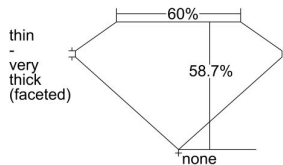

GIA®

FACSIMILE

GIA REPORT 5443111846

Verify this report at GIA.edu

GIA NATURAL DIAMOND DOSSIER®

July 20, 2022
GIA Report Number 5443111846
Shape and Cutting Style ..... Heart Brilliant
Measurements ..... 5.73 x 6.82 x 4.00 mm

GRADING RESULTS

Carat Weight ..... 0.90 carat
Color Grade ..... H
Clarity Grade VS2

ADDITIONAL GRADING INFORMATION

Polish ..... Excellent
Symmetry ..... Very Good
Fluorescence ..... None
Clarity Characteristics ..... Cloud, Feather
Inscription(s): GIA 5443111846

PROPORTIONS

Profile not to actual proportions

GRADING SCALES

GIA COLOR SCALE		GIA CLARITY SCALE	
COLORLESS	D	VERY VERY SLIGHTLY SLIGHTLY INCLUDED	FLAWLESS
	E		INTERNALLY FLAWLESS
	F		VVS₁
	G		VVS₂
	H		VS₁
	I		VS₂
	J		SI₁
	K		SI₂
	L		I₁
	M		I₂
NEAR COLORLESS	N	SLIGHTLY INCLUDED	I₃
	O		
	P		
	Q		
FAINT	R		
	S		
	T		
	U		
VERT LIGHT	V		
	W		
	X		
	Y		
LIGHT	Z