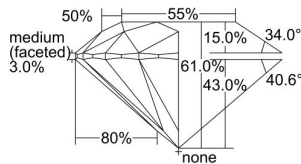

GIA®

FACSIMILE

GIA REPORT

5443118758

Verify this report at GIA.edu

GIA NATURAL DIAMOND DOSSIER®

August 02, 2022
GIA Report Number **5443118758**
Shape and Cutting Style ..... **Round Brilliant**
Measurements ..... **5.87 - 5.90 x 3.59 mm**

GRADING RESULTS

Carat Weight ..... **0.75 carat**
Color Grade ..... **L, Faint Brown**
Clarity Grade **VVS1**
Cut Grade ..... **Excellent**

ADDITIONAL GRADING INFORMATION

Polish ..... **Excellent**
Symmetry ..... **Excellent**
Fluorescence ..... **None**
Clarity Characteristics..... **Internal Graining**
Inscription(s): **GIA 5443118758**

PROPORTIONS

Profile to actual proportions

GRADING SCALES

GIA COLOR SCALE

COLOURLESS	D
	E
	F
	G
	H
	I
	J
NEAR COLOURLESS	K
	L
FAIN	M
	N
	O
	P
	Q
VERY LIGHT	R
	S
	T
	U
	V
	W
	X
	Y
LIGHT	Z

GIA CLARITY SCALE

FLAWLESS	INTERNAL FLAWLESS	
		EXCELLENT
VERY VERY SLIGHTLY INCLUDED	VVS₁	
	VVS₂	
VERY SLIGHTLY INCLUDED	VS₁	
	VS₂	
SLIGHTLY INCLUDED	SI₁	
	SI₂	
INCLUDED	I₁	
	I₂	
	I₃	
POOR		

GIA CUT SCALE

EXCELLENT
VERY GOOD
GOOD
FAIR
POOR